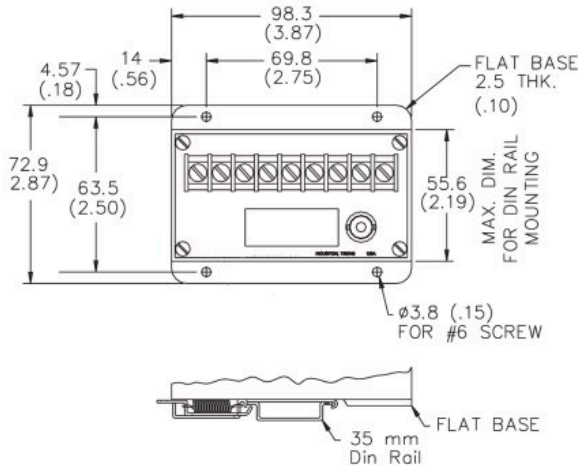

Full Scale Output Range (20 mA): See How To Select.

Isolation: 500 V, circuit to case

Temperature Limits: -51°C to +100°C

Housing: Polymer internally coated for EMI protection. 35 mm DIN-rail available.

Electromagnetic Compatibility: CE mark

Weight & Dimensions

Weight: 0.5 kg (1.1 lb)
Height: 69.9 (2.75) max. (with DIN-rail)
 Dimensions in mm [inches]

How To Select

- 1) Verify Probe Driver is -8 mV/um (-200 mV/mil) and note -VDC required. 24 Vdc is standard. For 18 Vdc, add -18V to end of model number (see example).
- 2) Choose Model 5510 or 5516, desired 4-20 mA range and mounting style: